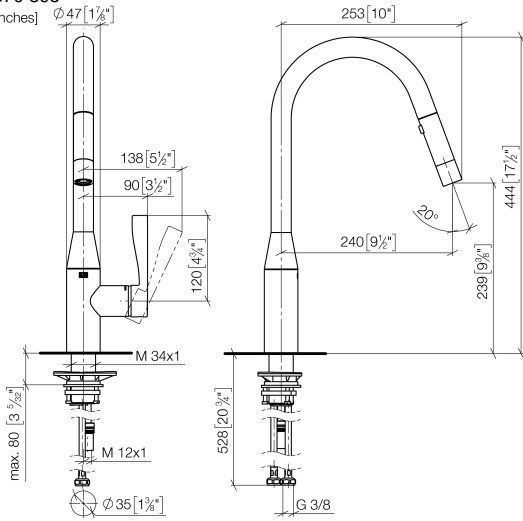

**SYNC Single-lever mixer Pull-down with spray function - Brushed Dark Platinum**

SYNC

33 870 895

- 240mm projection
- pivotable spout 360°
- Optional swivel limiter available with swivel limiter set 12 821 970 90
- laminar and spray flow
- height of mixer 444 mm
- height up to laminar flow regulator 240 mm
- hole diameter 35 mm
- 1800 mm metal shower hose
- sprayface with anti-scaling system
- max. flow 10.4 l/min at 3 bar flow pressure
- lead-free
- This product can help a building meet the requirements of Green Building Rating Systems, e.g. LEED®, BREEAM®, DGNB

**Recommended miscellaneous**

**Swivel limitation set -**

12 821 970 90

**Recommended miscellaneous**

**Dispenser without rosette -  
Brushed Dark Platinum**

82 424 970-99

**Recommended miscellaneous**

**Strainer waste with control handle  
- Brushed Dark Platinum**

10 712 970-99

33 870 895

mm [inches]  $\varnothing 47 [1\frac{1}{8}"]$

**Flow rate chart**

**Certificates**

Belgaqua\_21-027- 27\_3. LGA\_28657. GDV\_0400314.

33 870 895

**Spare parts list**

No.	Item Number	Name	Quantity used	Delivery time
1	90 12 11 148 00-99	shower	1	30
2	04 30 02 120 00-85	hose	1	30
3	90 28 22 302 00-99	spout	1	30
4	09 28 10 160 90	ring	1	2
5	09 28 10 162 90	ring	1	2
6	09 28 10 161 90	ring	1	2
7	90 15 05 064 00 90	cartridge	1	2
8	09 23 10 072 90	nut	1	60
9	09 14 10 190 90	seal	1	2
10	09 28 30 030-99	cover	1	30
11	09 20 89 020-99	handle	1	30
12	90 31 11 063 00 90	pin	1	2
13	90 31 20 087 00-99	plug	1	30
14	04 30 04 101 00 90	hose	2	2
15	04 28 20 067 00 90	pipe	1	2
16	04 30 11 040 00 90	fixing set	1	2
17	09 20 93 056 90	insert	1	2
18	90 24 03 253 00 90	adaptor	1	2
19	09 30 03 038 90	hose	1	2
20	04 21 50 010 00 90	accessories	1	2
21	90 30 09 031 00 90	key	1	2